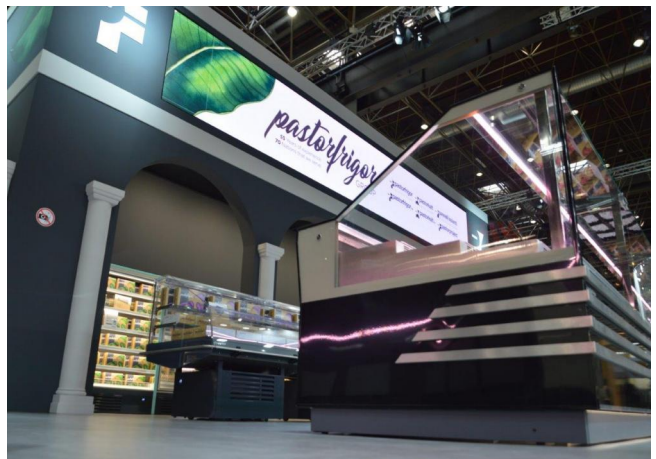

A SELECTION FROM OUR INSTALLATION