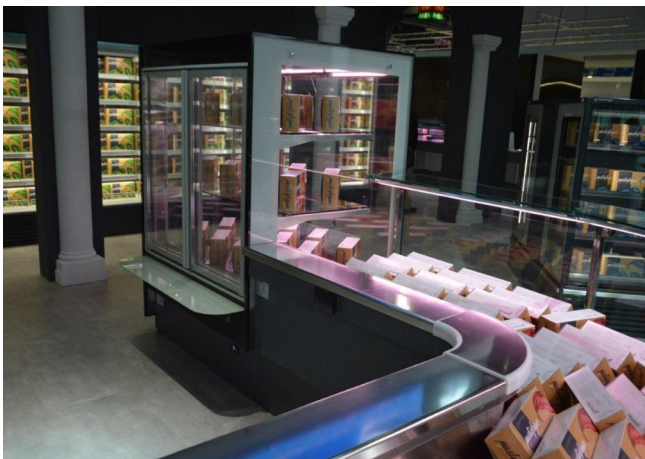

A SELECTION FROM OUR INSTALLATION