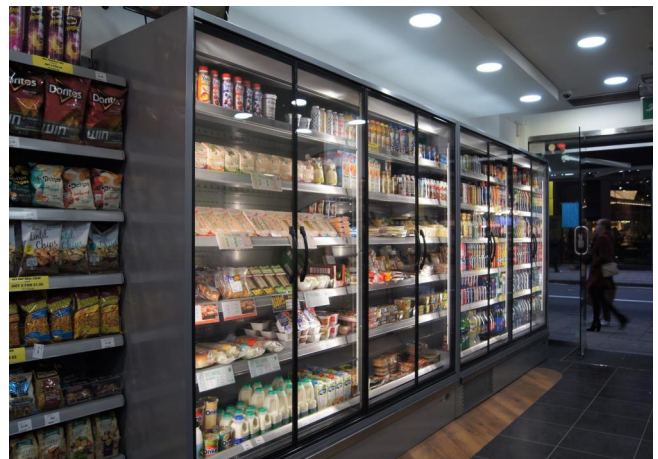

A SELECTION FROM OUR INSTALLATION