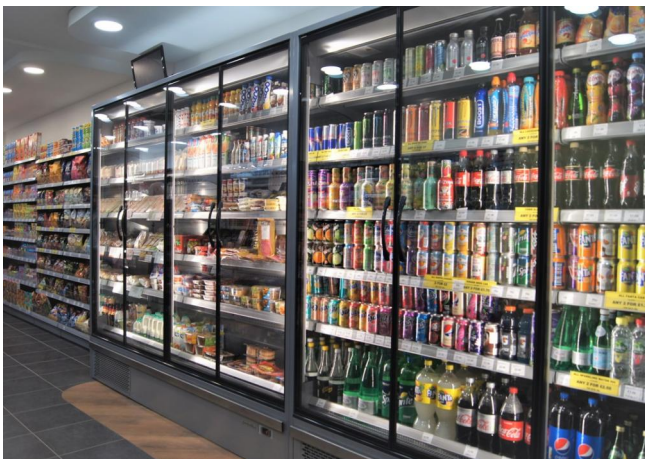

A SELECTION FROM OUR INSTALLATION