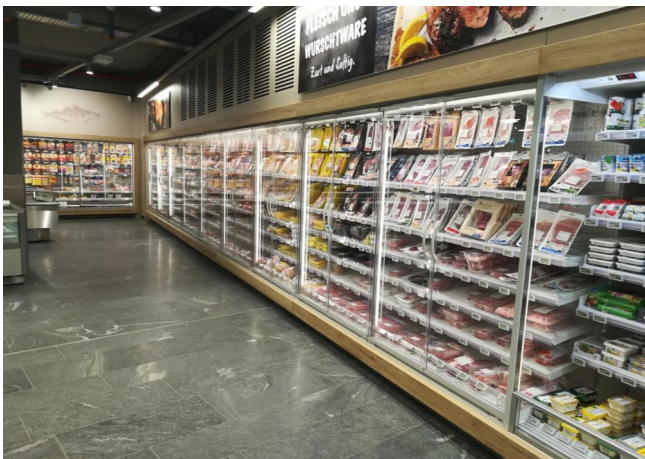

A SELECTION FROM OUR INSTALLATION