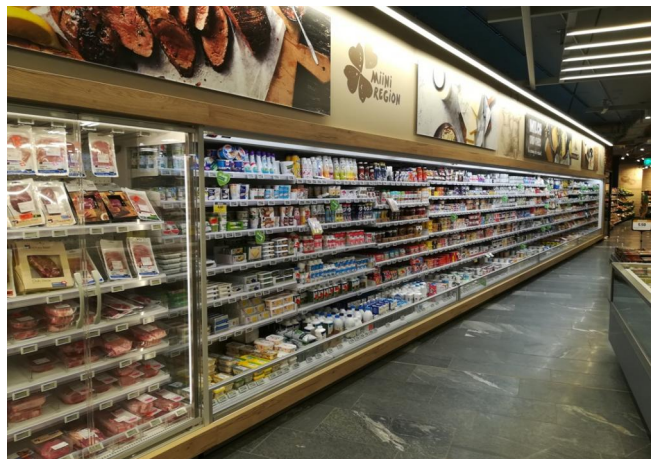

A SELECTION FROM OUR INSTALLATION