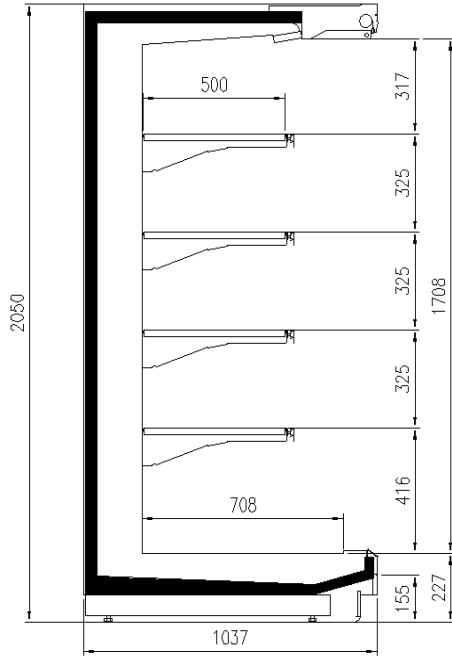

CROSS SECTIONS